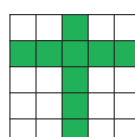

Small Crazy Kite

Two Stamps Anywhere

Any Three Top & Bottom

Five Around the Corner

Letter X

Indian Star with Wild #

Three Stamps in Any Corner

Regular + Four Corners

Solid Diamond

Lucky 7

Hourglass

Full Card

Small Diamond + Outside Corners

Railroad Tracks

Triple Bingo

Double Six Pack Anywhere

Any Hardway Bingo

Crazy L

Starburst

Block of Nine

Floating T