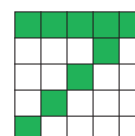

#### Intermission

- |  |               |                              |
|--|---------------|------------------------------|
|  14. Reverse Blackout** \$2 each | (solid green) | Pays 70% of Sales            |
| Full Card  |               |                              |
|  15. Oregon Blackout** \$1 each  | (solid pink)  |                              |
| (A) Railroad Tracks (B) Full Card  |               | (A) \$50 (B) \$1,000         |
|  16. Triple Bingo                | (gray)        | \$200 / \$400 / \$600        |
|  17. Double Six Pack Anywhere    | (olive)       | \$200 / \$400 / \$600        |
| 18. Super Jackpot** \$2 each   | (solid white) | (A) \$50 (B) \$100 (C) \$500 |
| (A) Any Hardway Bingo (B) Crazy L (C) Full Card (consolation)  |               |                              |
|  19. Starburst                   | (brown)       | \$200 / \$400 / \$600        |
|  20. Block of Nine               | (red)         | \$200 / \$400 / \$600        |
|  21. Floating T                  | (purple)      | \$200 / \$400 / \$600        |

Small Crazy Kite

Two Stamps Anywhere

Any Three Top & Bottom

Five Around the Corner

Letter X

Indian Star with Wild #

Three Stamps in Any Corner

Regular + Four Corners

Solid Diamond

Lucky 7

Hourglass

Full Card

Small Diamond + Outside Corners

Railroad Tracks

Triple Bingo

Double Six Pack Anywhere