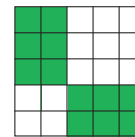

Small Crazy Kite

Two Stamps Anywhere

Any Three Top & Bottom

Five Around the Corner

Letter X

Indian Star with Wild #

Three Stamps in Any Corner

Regular + Four Corners

Solid Diamond

Lucky 7

Hourglass

Full Card

Small Diamond + Outside Corners

Railroad Tracks

Triple Bingo

Double Six Pack Anywhere

Any Hardway Bingo

Crazy L

Starburst

Block of Nine

Floating T