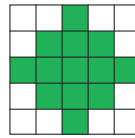

#### Intermission

- |  |               |                              |
|--|---------------|------------------------------|
|  14. Reverse Blackout** \$2 each | (solid green) | Pays 70% of Sales            |
| Full Card  |               |                              |
|  15. Oregon Blackout** \$1 each  | (solid pink)  |                              |
| (A) Railroad Tracks (B) Full Card  |               | (A) \$50 (B) \$1,000         |
|  16. Triple Bingo                | (gray)        | \$200 / \$400 / \$600        |
|  17. Double Six Pack Anywhere    | (olive)       | \$200 / \$400 / \$600        |
| 18. Super Jackpot** \$2 each   | (solid white) | (A) \$50 (B) \$100 (C) \$500 |
| (A) Any Hardway Bingo (B) Crazy L (C) Full Card (consolation)  |               |                              |
|  19. Starburst                   | (brown)       | \$200 / \$400 / \$600        |
|  20. Block of Nine               | (red)         | \$200 / \$400 / \$600        |
|  21. Floating T                  | (purple)      | \$200 / \$400 / \$600        |

Small Crazy Kite

Two Stamps Anywhere

Any Three Top & Bottom

Five Around the Corner

Letter X

Indian Star with Wild #

Three Stamps in Any Corner

Regular + Four Corners

Solid Diamond

Lucky 7

Hourglass

Full Card

Small Diamond + Outside Corners

Railroad Tracks

Triple Bingo

Double Six Pack Anywhere