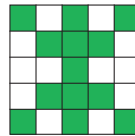

#### Intermission

- |  |               |                              |
|--|---------------|------------------------------|
|  14. Reverse Blackout** \$2 each | (solid green) | Pays 70% of Sales            |
| Full Card  |               |                              |
|  15. Oregon Blackout** \$1 each  | (solid pink)  |                              |
| (A) Railroad Tracks (B) Full Card  |               | (A) \$50 (B) \$1,000         |
|  16. Triple Bingo                | (gray)        | \$200 / \$400 / \$600        |
|  17. Double Six Pack Anywhere    | (olive)       | \$200 / \$400 / \$600        |
| 18. Super Jackpot** \$2 each   | (solid white) | (A) \$50 (B) \$100 (C) \$500 |
| (A) Any Hardway Bingo (B) Crazy L (C) Full Card (consolation)  |               |                              |
|  19. Starburst                   | (brown)       | \$200 / \$400 / \$600        |
|  20. Block of Nine               | (red)         | \$200 / \$400 / \$600        |
|  21. Floating T                  | (purple)      | \$200 / \$400 / \$600        |

Small Crazy Kite

Two Stamps Anywhere

Any Three Top & Bottom

Five Around the Corner

Letter X

Indian Star with Wild #

Three Stamps in Any Corner

Regular + Four Corners

Solid Diamond

Lucky 7

Hourglass

Full Card

Small Diamond + Outside Corners

Railroad Tracks

Triple Bingo

Double Six Pack Anywhere