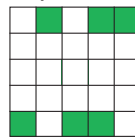

#### Intermission

- |  |               |                              |
|--|---------------|------------------------------|
|  14. Reverse Blackout** \$2 each | (solid green) | Pays 70% of Sales            |
| Full Card  |               |                              |
|  15. Oregon Blackout** \$1 each  | (solid pink)  |                              |
| (A) Railroad Tracks (B) Full Card  |               | (A) \$50 (B) \$1,000         |
|  16. Triple Bingo                | (gray)        | \$200 / \$400 / \$600        |
|  17. Double Six Pack Anywhere    | (olive)       | \$200 / \$400 / \$600        |
| 18. Super Jackpot** \$2 each   | (solid white) | (A) \$50 (B) \$100 (C) \$500 |
| (A) Any Hardway Bingo (B) Crazy L (C) Full Card (consolation)  |               |                              |
|  19. Starburst                   | (brown)       | \$200 / \$400 / \$600        |
|  20. Block of Nine               | (red)         | \$200 / \$400 / \$600        |
|  21. Floating T                  | (purple)      | \$200 / \$400 / \$600        |

Small Crazy Kite

Two Stamps Anywhere

Any Three Top & Bottom

Five Around the Corner

Letter X

Indian Star with Wild #

Three Stamps in Any Corner

Regular + Four Corners