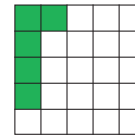

#### Intermission

- |  |               |                              |
|--|---------------|------------------------------|
|  14. Reverse Blackout** \$2 each | (solid green) | Pays 70% of Sales            |
| Full Card  |               |                              |
|  15. Oregon Blackout** \$1 each  | (solid pink)  |                              |
| (A) Railroad Tracks (B) Full Card  |               | (A) \$50 (B) \$1,000         |
|  16. Triple Bingo                | (gray)        | \$200 / \$400 / \$600        |
|  17. Double Six Pack Anywhere    | (olive)       | \$200 / \$400 / \$600        |
| 18. Super Jackpot** \$2 each   | (solid white) | (A) \$50 (B) \$100 (C) \$500 |
| (A) Any Hardway Bingo (B) Crazy L (C) Full Card (consolation)  |               |                              |
|  19. Starburst                   | (brown)       | \$200 / \$400 / \$600        |
|  20. Block of Nine               | (red)         | \$200 / \$400 / \$600        |
|  21. Floating T                  | (purple)      | \$200 / \$400 / \$600        |

Small Crazy Kite

Two Stamps Anywhere

Any Three Top & Bottom

Five Around the Corner

Letter X

Indian Star with Wild #

Three Stamps in Any Corner

Regular + Four Corners

Solid Diamond

Lucky 7

Hourglass

Full Card

Small Diamond + Outside Corners

Railroad Tracks

Triple Bingo

Double Six Pack Anywhere