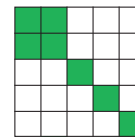

Warm-ups** $3 each (incl. 5 games)

1. Small Crazy Kite	(blue)	$100
2. Two Stamps Anywhere	(orange)	$100
3. Any Three Top & Bottom	(green)	$100
4. Five Around the Corner	(yellow)	$100
5. Letter X Progressive	(pink, consolation)	$100

Regular Games

Regular Game Payouts Level 1 / 2 / 3

6. Indian Star with Wild #	(blue)	$200 / $400 / $600
7. Three Stamps in Any Corner	(orange)	$200 / $400 / $600
8. Double Action Blackout** $1 each	(pink)	$300
9. Regular + 4 Corners	(green)	$200 / $400 / $600
10. Solid Diamond	(yellow)	$200 / $400 / $600
11. Seven Feathers Blackout** $2 each – (solid blue) paper only		
(A) Lucky 7 (B) Hourglass (C) Full Card* (consolation)		(A) $50 (B) $100 (C) $500
*The Seven Feathers Blackout starts at $5,000 in 51 numbers or less and increases $100/week.		
12. U-Pick Crystal Ball** $1 each – Full Line (consolation)		$400
13. Small Diamond + Outside Corners	(pink)	$200 / $400 / $600

Intermission

14. Reverse Blackout** $2 each	(solid green)	Pays 70% of Sales
Full Card		
15. Oregon Blackout** $1 each	(solid pink)	
(A) Railroad Tracks (B) Full Card		(A) $50 (B) $1,000
16. Triple Bingo	(gray)	$200 / $400 / $600
17. Double Six Pack Anywhere	(olive)	$200 / $400 / $600
18. Super Jackpot** $2 each	(solid white)	(A) $50 (B) $100 (C) $500
(A) Any Hardway Bingo (B) Crazy L (C) Full Card (consolation)		
19. Starburst	(brown)	$200 / $400 / $600
20. Block of Nine	(red)	$200 / $400 / $600
21. Floating T	(purple)	$200 / $400 / $600

Small Crazy Kite