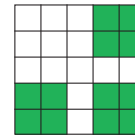

#### Intermission

- |  |               |                              |
|--|---------------|------------------------------|
|  14. Reverse Blackout** \$2 each | (solid green) | Pays 70% of Sales            |
| Full Card  |               |                              |
|  15. Oregon Blackout** \$1 each  | (solid pink)  |                              |
| (A) Railroad Tracks (B) Full Card  |               | (A) \$50 (B) \$1,000         |
|  16. Triple Bingo                | (gray)        | \$200 / \$400 / \$600        |
|  17. Double Six Pack Anywhere    | (olive)       | \$200 / \$400 / \$600        |
| 18. Super Jackpot** \$2 each   | (solid white) | (A) \$50 (B) \$100 (C) \$500 |
| (A) Any Hardway Bingo (B) Crazy L (C) Full Card (consolation)  |               |                              |
|  19. Starburst                   | (brown)       | \$200 / \$400 / \$600        |
|  20. Block of Nine               | (red)         | \$200 / \$400 / \$600        |
|  21. Floating T                  | (purple)      | \$200 / \$400 / \$600        |

Small Crazy Kite

Two Stamps Anywhere

Any Three Top & Bottom

Five Around the Corner

Letter X

Indian Star with Wild #

Three Stamps in Any Corner

Regular + Four Corners

Solid Diamond

Lucky 7

Hourglass

Full Card

Small Diamond + Outside Corners

Railroad Tracks

Triple Bingo

Double Six Pack Anywhere