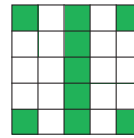

#### Intermission

- |  |               |                              |
|--|---------------|------------------------------|
|  14. Reverse Blackout** \$2 each | (solid green) | Pays 70% of Sales            |
| Full Card  |               |                              |
|  15. Oregon Blackout** \$1 each  | (solid pink)  |                              |
| (A) Railroad Tracks (B) Full Card  |               | (A) \$50 (B) \$1,000         |
|  16. Triple Bingo                | (gray)        | \$200 / \$400 / \$600        |
|  17. Double Six Pack Anywhere    | (olive)       | \$200 / \$400 / \$600        |
| 18. Super Jackpot** \$2 each   | (solid white) | (A) \$50 (B) \$100 (C) \$500 |
| (A) Any Hardway Bingo (B) Crazy L (C) Full Card (consolation)  |               |                              |
|  19. Starburst                   | (brown)       | \$200 / \$400 / \$600        |
|  20. Block of Nine               | (red)         | \$200 / \$400 / \$600        |
|  21. Floating T                  | (purple)      | \$200 / \$400 / \$600        |

Small Crazy Kite

Two Stamps Anywhere

Any Three Top & Bottom

Five Around the Corner

Letter X

Indian Star with Wild #

Three Stamps in Any Corner

Regular + Four Corners

Solid Diamond

Lucky 7

Hourglass

Full Card

Small Diamond + Outside Corners

Railroad Tracks

Triple Bingo

Double Six Pack Anywhere