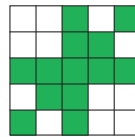

Small Crazy Kite

Two Stamps Anywhere

Any Three Top & Bottom

Five Around the Corner

Letter X

Indian Star with Wild #

Three Stamps in Any Corner

Regular + Four Corners

Solid Diamond

Lucky 7

Hourglass

Full Card

Small Diamond + Outside Corners

Railroad Tracks

Triple Bingo

Double Six Pack Anywhere

Any Hardway Bingo

Crazy L

Starburst

Block of Nine

Floating T