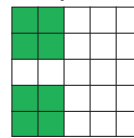

Two Stamps Anywhere