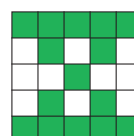

#### Intermission

- |  |               |                              |
|--|---------------|------------------------------|
|  14. Reverse Blackout** \$2 each | (solid green) | Pays 70% of Sales            |
| Full Card  |               |                              |
|  15. Oregon Blackout** \$1 each  | (solid pink)  |                              |
| (A) Railroad Tracks (B) Full Card  |               | (A) \$50 (B) \$1,000         |
|  16. Triple Bingo                | (gray)        | \$200 / \$400 / \$600        |
|  17. Double Six Pack Anywhere    | (olive)       | \$200 / \$400 / \$600        |
| 18. Super Jackpot** \$2 each   | (solid white) | (A) \$50 (B) \$100 (C) \$500 |
| (A) Any Hardway Bingo (B) Crazy L (C) Full Card (consolation)  |               |                              |
|  19. Starburst                   | (brown)       | \$200 / \$400 / \$600        |
|  20. Block of Nine               | (red)         | \$200 / \$400 / \$600        |
|  21. Floating T                  | (purple)      | \$200 / \$400 / \$600        |

Small Crazy Kite

Two Stamps Anywhere

Any Three Top & Bottom

Five Around the Corner

Letter X

Indian Star with Wild #

Three Stamps in Any Corner

Regular + Four Corners

Solid Diamond

Lucky 7

Hourglass

Full Card

Small Diamond + Outside Corners

Railroad Tracks

Triple Bingo

Double Six Pack Anywhere