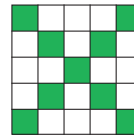

#### Intermission

- |  |               |                              |
|--|---------------|------------------------------|
|  14. Reverse Blackout** \$2 each | (solid green) | Pays 70% of Sales            |
| Full Card  |               |                              |
|  15. Oregon Blackout** \$1 each  | (solid pink)  |                              |
| (A) Railroad Tracks (B) Full Card  |               | (A) \$50 (B) \$1,000         |
|  16. Triple Bingo                | (gray)        | \$200 / \$400 / \$600        |
|  17. Double Six Pack Anywhere    | (olive)       | \$200 / \$400 / \$600        |
| 18. Super Jackpot** \$2 each   | (solid white) | (A) \$50 (B) \$100 (C) \$500 |
| (A) Any Hardway Bingo (B) Crazy L (C) Full Card (consolation)  |               |                              |
|  19. Starburst                   | (brown)       | \$200 / \$400 / \$600        |
|  20. Block of Nine               | (red)         | \$200 / \$400 / \$600        |
|  21. Floating T                  | (purple)      | \$200 / \$400 / \$600        |

Small Crazy Kite

Two Stamps Anywhere

Any Three Top & Bottom

Five Around the Corner

Letter X

Indian Star with Wild #

Three Stamps in Any Corner

Regular + Four Corners

Solid Diamond

Lucky 7

Hourglass

Full Card

Small Diamond + Outside Corners

Railroad Tracks

Triple Bingo

Double Six Pack Anywhere