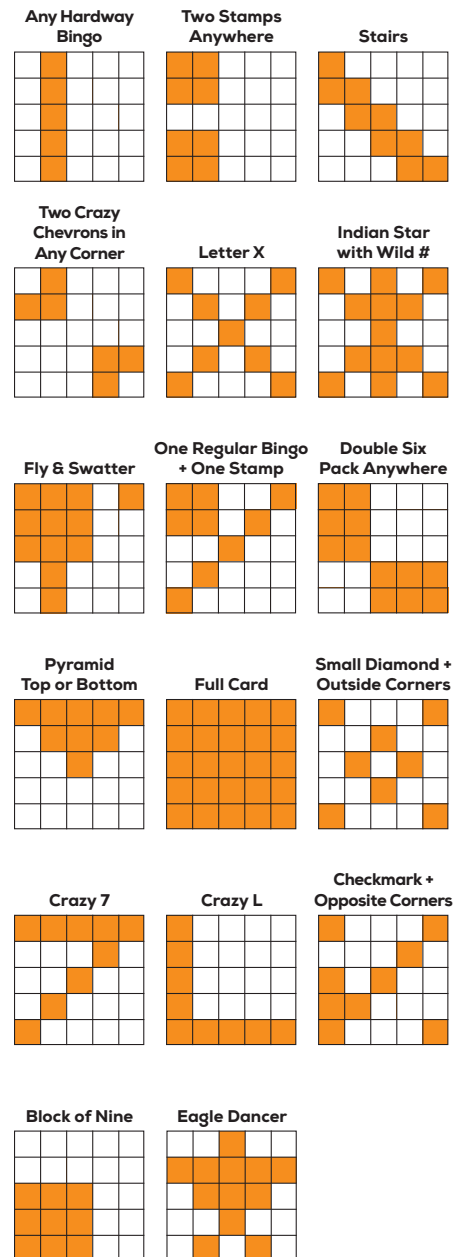

Saturday Session

Bingo

**Not included in admission price

Indicates Regular Games

Warm-ups** $3 each (incl. 5 games)

1. Any Hardway Bingo	(blue)	$100
2. Two Stamps Anywhere	(orange)	$100
3. Stairs	(green)	$100
4. Two Crazy Chevrons in Any Corner	(yellow)	$100
5. Letter X	(pink)	$100

Regular Games

6. Indian Star with Wild #	(blue)	$500
7. Fly & Swatter	(orange)	$500
8. Double Action Blackout** $1 each	(pink)	$175
9. One Regular Bingo + One Stamp	(green)	$500
10. Double Six Pack Anywhere	(yellow)	$500
11. Crystal Ball** $1 each - Full Card		$300
12. Pyramid Top or Bottom	(pink)	$500

Intermission

13. Reverse Blackout** $2 each Full Card	(solid green)	Pays 70% of Sales
14. Small Diamond + Outside Corners	(gray)	$500
15. Crazy 7	(olive)	$500
16. Saturday Blackout** $2 each (A) Crazy L (B) Full Card (consolation)	(solid white)	(A) $50 (B) $500
17. Checkmark + Opposite Corners	(brown)	$500
18. Block of Nine	(red)	$500
19. Eagle Dancer	(purple)	$500

PATTERNS